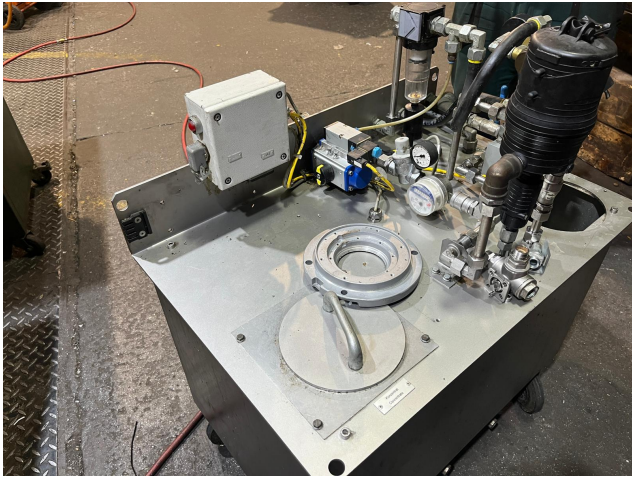

## Wollin MDA 20 lubrication container ZU2249, used

**manufacturer :**  
Wollin

**Product number:**  
ZU2249

## Description

Lubrication container

Manufacturer	Wollin
Model	MDA 20
Year of Manufacture	2013
Control system	
Comments	function controlled
Delivery time	immediately
Price	on request