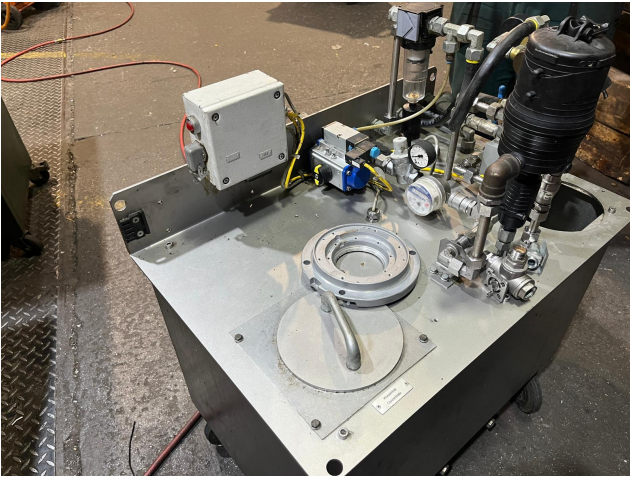

## Wollin MDA 20 lubrication container ZU2249, used

**manufacturer :**  
Wollin

**Product number:**  
ZU2249

## Description

Lubrication container

|                     |                     |
|---------------------|---------------------|
| Manufacturer        | Wollin              |
| Model               | MDA 20              |
| Year of Manufacture | 2013                |
| Control system      |                     |
| Comments            | function controlled |
| Delivery time       | immediately         |
| Price               | on request          |