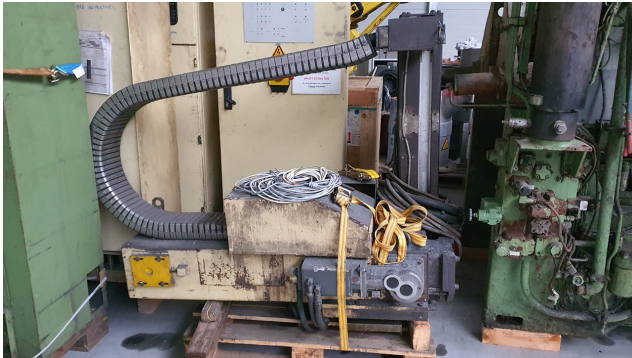

Wollin PSM 324 spraying machine FS1751, used

manufacturer :
Wollin

Product number:
FS1751

Description

Spraying machine

Manufacturer	Wolin
Model	PSM 324
Year	1997
Comment	without spraying tool

Technical data

Axis	2
Vertical stroke	1300 mm
Horizontal stroke	900 mm
Control	