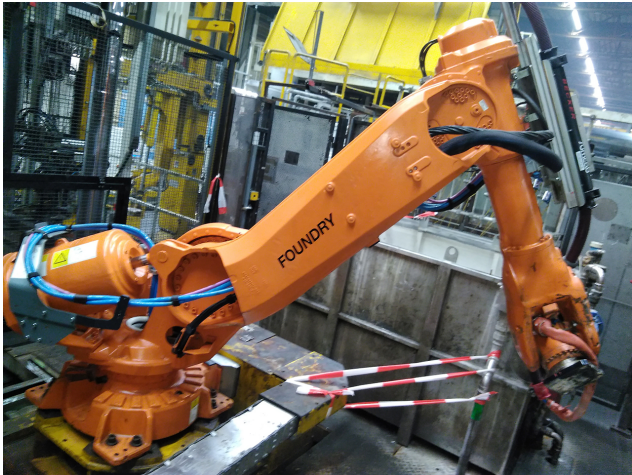

ABB IRB 6640 foundry robot HR1830, used

manufacturer :
ABB

Product number:
HR1830

Description

Foundry robot	
Manufacturer	ABB
Model	IRB 6640 M2004
Robot version	IRB 6640-205/2.75
Protection	Foundry
Control system	
Year	2016

Foundry robot

Comment Foundry design, suitable for unloading at DGM 1600 ton

Technical data

Handling capacity 205 kg

Reach 2,75 m

Accessories

Delivery time immediately

Price on request