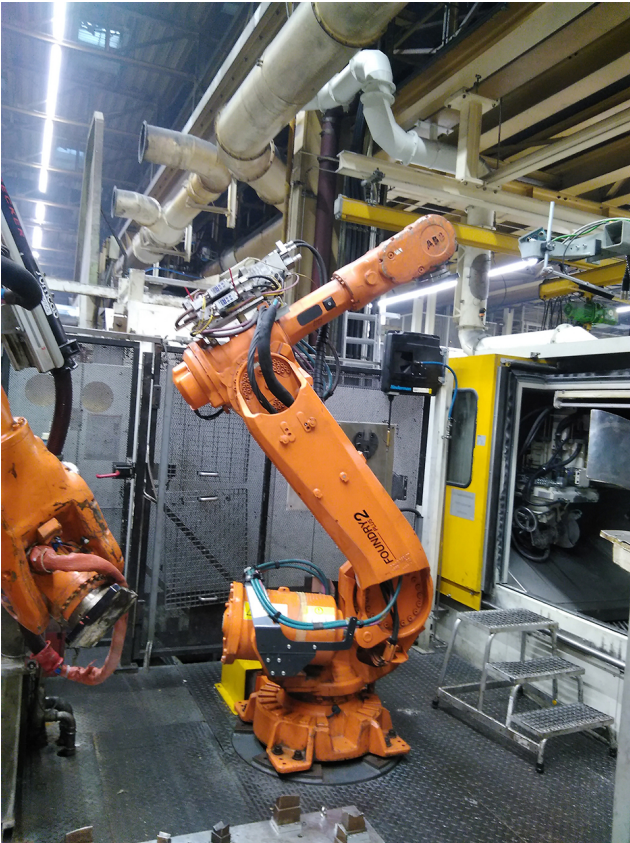

ABB IRB 6640 foundry robot HR1829, used

manufacturer :
ABB

Product number:
HR1829

Description

Foundry robot

Manufacturer

ABB

Foundry robot

Model	IRB 6640 M2004
Robot version	IRB 6640-205/2.75
Protection	Foundry
Control system	
Year	2012
Comment	Foundry design, suitable for unloading at DGM 1600 ton

Technical data

Handling capacity	205 kg
Reach	2,75 m