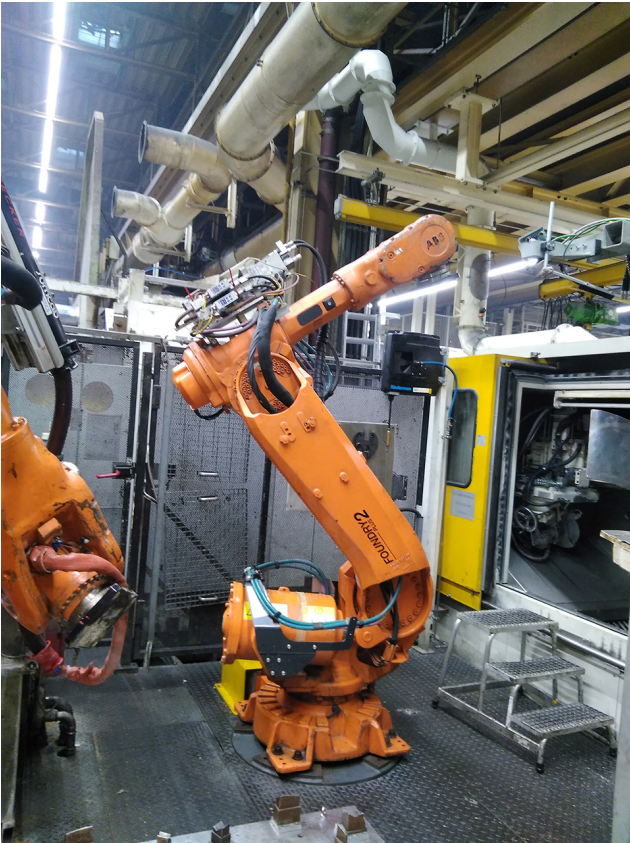

ABB IRB 6640 foundry robot HR1829, used

manufacturer :
ABB

Product number:
HR1829

Description

Foundry robot

Manufacturer

ABB

Foundry robot

Model

IRB 6640 M2004

Robot version

IRB 6640-205/2.75

Protection

Foundry

Control system

Year

2012

Comment

Foundry design, suitable for unloading at DGM 1600 ton

Technical data

Handling capacity

205 kg

Reach

2,75 m